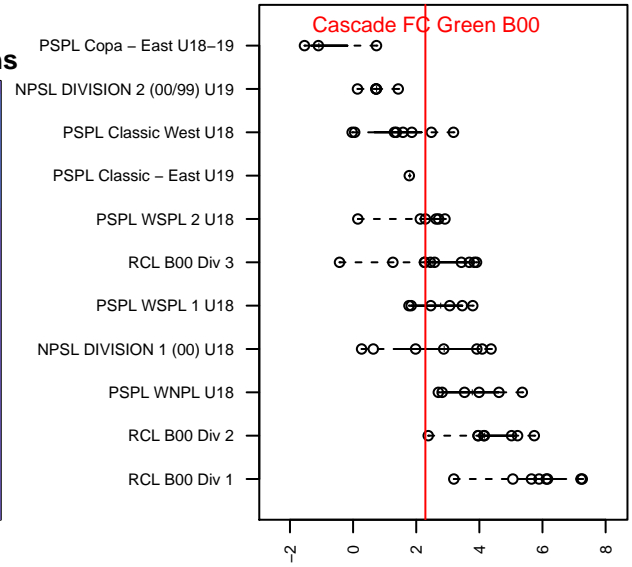

Cascade FC Green B00

Cascade FC
 North Bend, WA
 B00 total strength=1518
 attack=17.84 defense=8.11
 fall league = PSPL WSPL 2 U18

alt names used:
 Cascade FC B2000
 CASCADE FC B2000 (WA)
 Cascade FC B2000

Venues played:
 2017 Baker Blast U19
 2017 PSPL WSPL 2 U18
 2017 WA Cup Silver U18
 2017 PSPL Win HS Classic 1 – West U18

Cascade FC Green B00
 Dots are actual minus expected GF (blue circles) and GA (red triangles).
 Blue line is smoothed change in attack strength. Red is smoothed change in defense strength.

**attack and defense variance (black dot)
relative to other teams
and top 10 in region**

**attack and defense rating
relative to others at age
and all opponents in last 13 months**

Performance relative to 13 month average